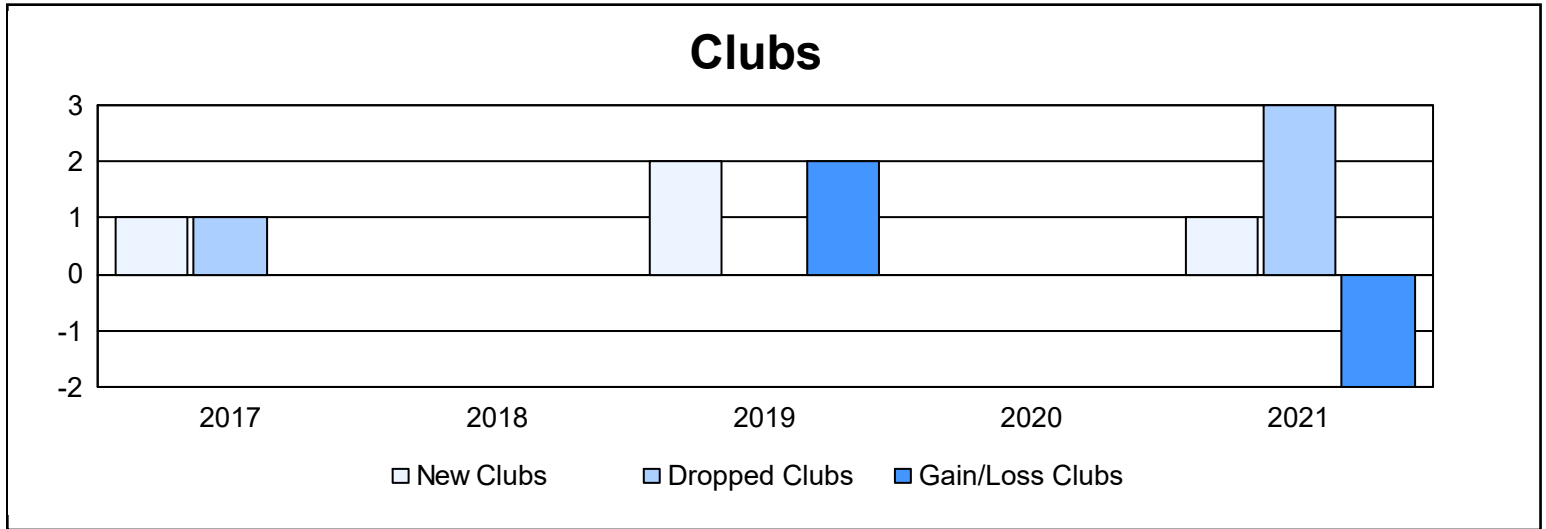

Year	New Clubs	Dropped Clubs	Gain/ Loss Clubs	New Members	Charter Members	Reinstate Members	Transfer Members	Total Member Added	Total Members Dropped	Gain/ Loss Members
2016-2017	1	1	0	237	30	14	1	282	228	54
2017-2018	0	0	0	99	3	13	9	124	349	-225
2018-2019	2	0	2	197	60	10	6	273	206	67
2019-2020	0	0	0	106	13	5	2	126	240	-114
2020-2021	1	3	-2	153	38	8	10	209	145	64
<b>Average</b>	<b>1</b>	<b>1</b>	<b>0</b>	<b>158</b>	<b>29</b>	<b>10</b>	<b>6</b>	<b>203</b>	<b>234</b>	<b>-31</b>

### Membership Composition June 2021 Cumulative