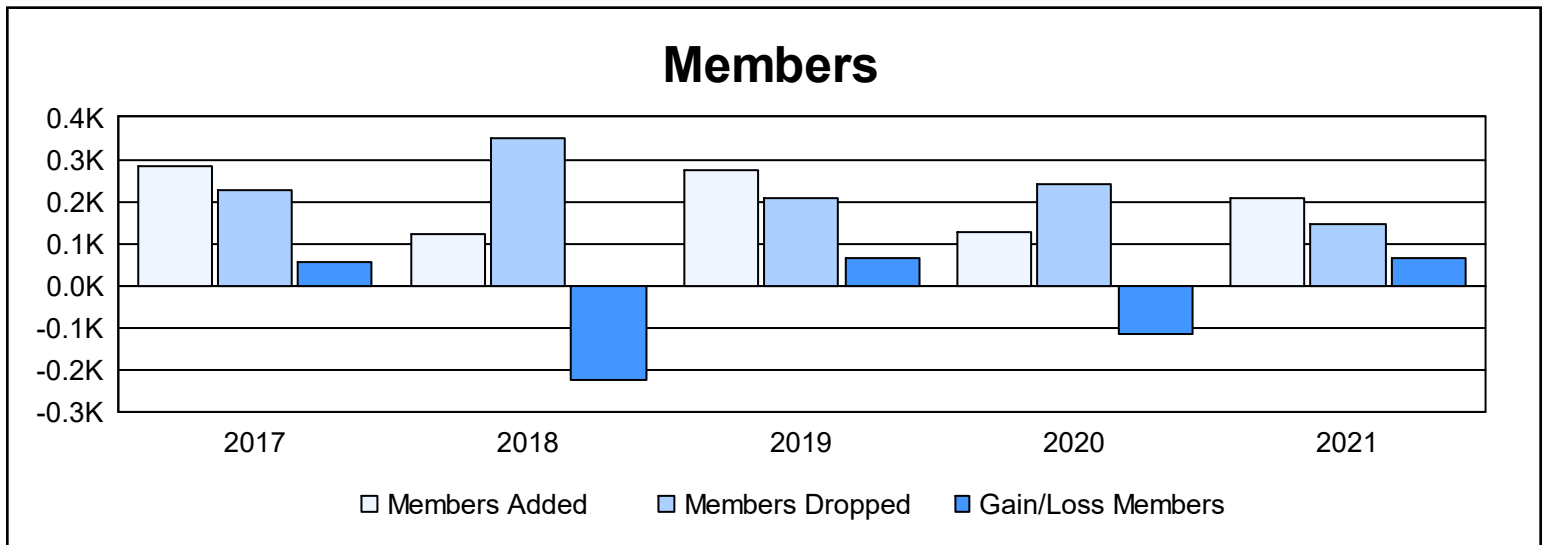

Year	New Clubs	Dropped Clubs	Gain/ Loss Clubs	New Members	Charter Members	Reinstate Members	Transfer Members	Total Member Added	Total Members Dropped	Gain/ Loss Members
2016-2017	1	1	0	237	30	14	1	282	228	54
2017-2018	0	0	0	99	3	13	9	124	349	-225
2018-2019	2	0	2	197	60	10	6	273	206	67
2019-2020	0	0	0	106	13	5	2	126	240	-114
2020-2021	1	3	-2	153	38	8	10	209	145	64
<b>Average</b>	<b>1</b>	<b>1</b>	<b>0</b>	<b>158</b>	<b>29</b>	<b>10</b>	<b>6</b>	<b>203</b>	<b>234</b>	<b>-31</b>

### Membership Composition June 2021 Cumulative