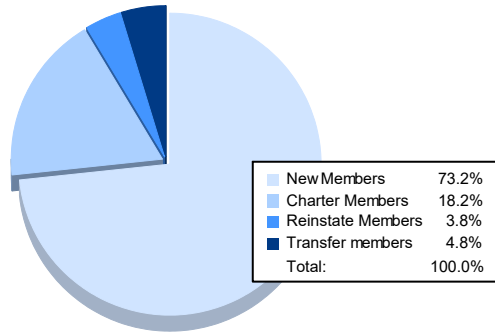

Year	New Clubs	Dropped Clubs	Gain/ Loss Clubs	New Members	Charter Members	Reinstate Members	Transfer Members	Total Member Added	Total Members Dropped	Gain/ Loss Members
2016-2017	1	1	0	237	30	14	1	282	228	54
2017-2018	0	0	0	99	3	13	9	124	349	-225
2018-2019	2	0	2	197	60	10	6	273	206	67
2019-2020	0	0	0	106	13	5	2	126	240	-114
2020-2021	1	3	-2	153	38	8	10	209	145	64
<b>Average</b>	<b>1</b>	<b>1</b>	<b>0</b>	<b>158</b>	<b>29</b>	<b>10</b>	<b>6</b>	<b>203</b>	<b>234</b>	<b>-31</b>

### Membership Composition June 2021 Cumulative